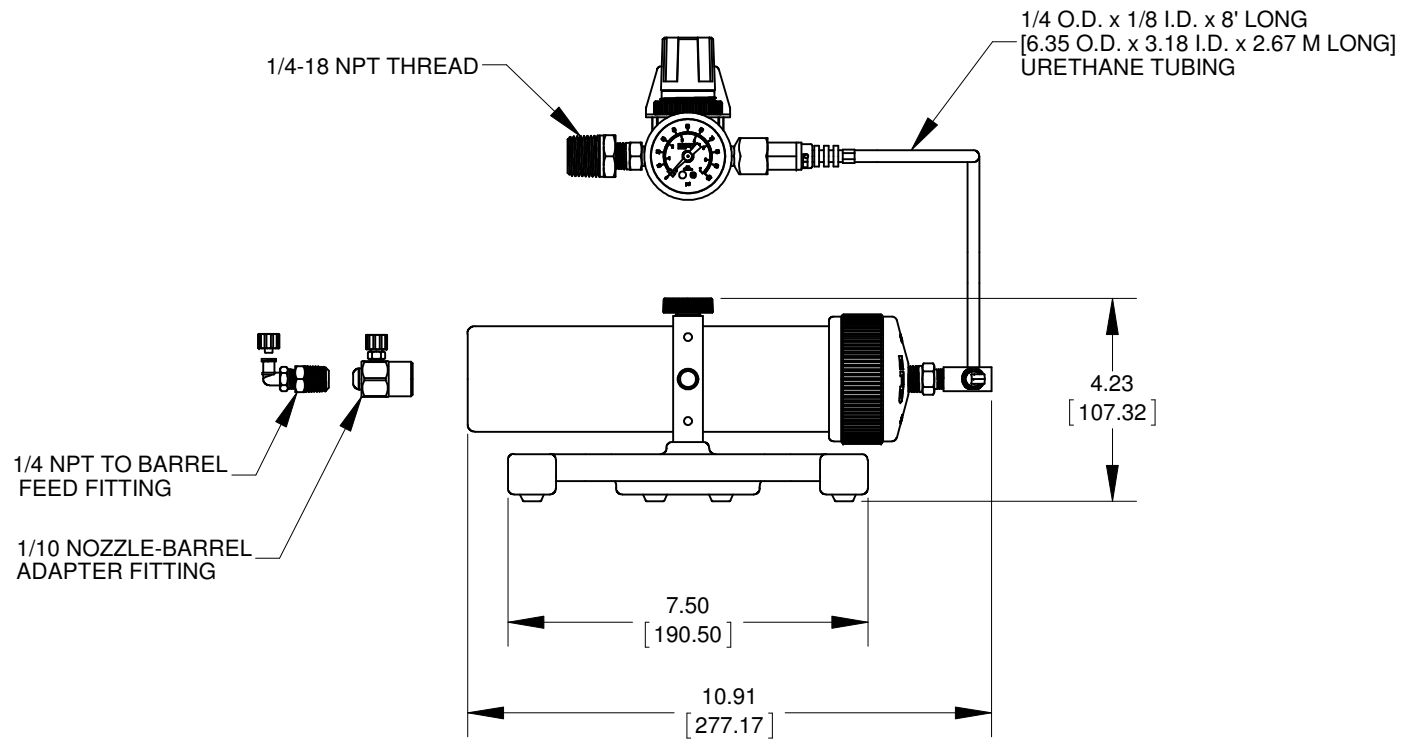

REV.

DESCRIPTION

BY

DATE

NOTES:  
1. DIMENSIONS ARE IN INCHES [mm].

40 Catamore Boulevard  
East Providence  
Rhode Island, USA 02914  
Toll Free: 1-800-556-3484

TITLE

7022452  
BARREL LOADER 1/10 GAL